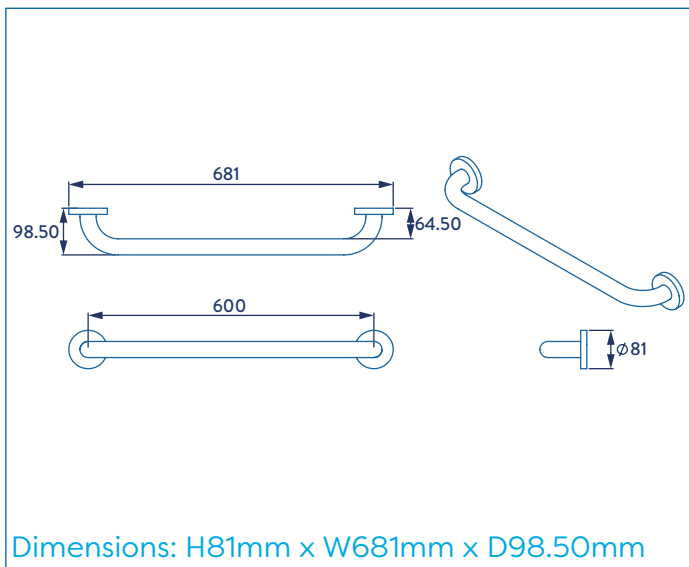

**AP501222**

**600MM STAINLESS STEEL STRAIGHT GRAB BAR (WHITE)**

**GUARANTEE**

Consumer Statutory Rights Apply

Tel: +44 (0) 1264 365881  
Fax: +44 (0) 1264 356437  
Email: [info@croydex.co.uk](mailto:info@croydex.co.uk)  
Web: [www.croydex.com](http://www.croydex.com)

Printed material, designs and packaging are protected by copyright and design right.

**ILLUSTRATED**

AP501222 600mm Stainless Steel Straight Grab Bar (White)

**CONFIGURATIONS**

AP501231 600mm Stainless Steel Straight Grab Bar (Grey)

AP501234 600mm Stainless Steel Straight Grab Bar (Blue)

AP501241 600mm Stainless Steel Straight Grab Bar (Chrome)

**MATERIAL**

Stainless Steel

**COLOURS**

White

**WEIGHT**

N/A

**PACKAGING**

Box with Label

**FREQUENTLY USED APPLICATIONS**

Residential

Hotels

**FEATURES**

32mm diameter bar for easier gripping.  
Suitable for users up to 100kg/220lbs/15st 10lbs when fitted to a solid wall.